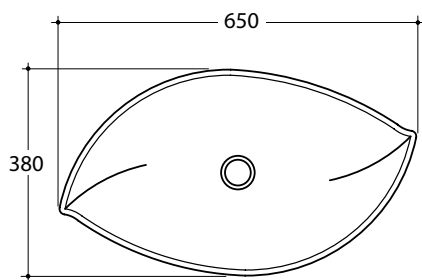

Piroga, Sinfonia

STYLE

Bench

CODE

Piroga
LVO140

Sinfonia
LVA120

WEIGHT

5.5 kg

COLOURS

White, Standard colours +40%
Sinfonia available
stock line Matt Black.

OVERFLOW & WASTE

32mm non-overflow plug and
waste not included.

PIROGA

SINFONIA