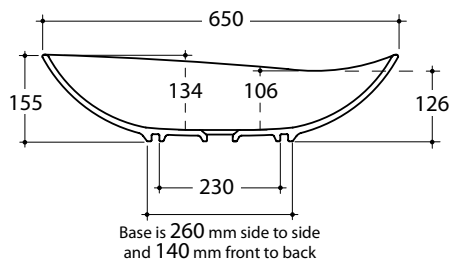

Piroga, Sinfonia

STYLE

Bench

CODE

Piroga
LVO140

Sinfonia
LVA120

WEIGHT

5.5 kg

COLOURS

White, Standard colours +40%
Sinfonia available
stock line Matt Black.

OVERFLOW & WASTE

32mm non-overflow plug and
waste not included.

PIROGA

SINFONIA