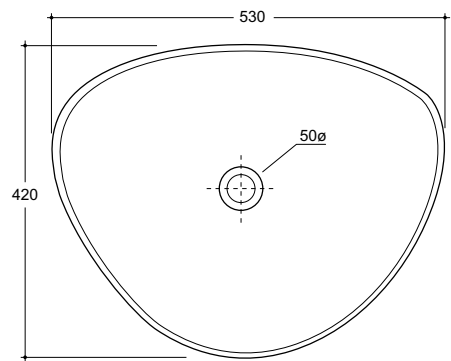

Piroga, Sinfonia

STYLE

Bench

CODE

Piroga
LVO140

Sinfonia
LVA120

WEIGHT

5.5 kg

COLOURS

White, Standard colours +40%
Sinfonia available
stock line Matt Black.

OVERFLOW & WASTE

32mm non-overflow plug and
waste not included.

PIROGA

SINFONIA