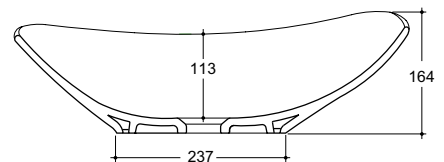

Piroga, Sinfonia

STYLE

Bench

CODE

Piroga
LVO140

Sinfonia
LVA120

WEIGHT

5.5 kg

COLOURS

White, Standard colours +40%
Sinfonia available
stock line Matt Black.

OVERFLOW & WASTE

32mm non-overflow plug and
waste not included.

PIROGA

SINFONIA